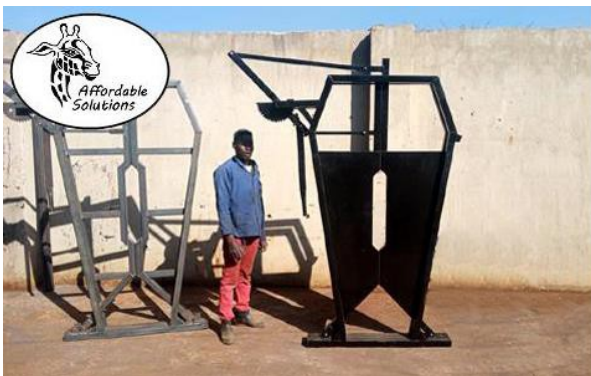

Information, photos & short videos [Click here](#)

Length x Height

Calf creep feed gates

2000 x 1550	R 1 550
2500 x 1550	R 1 650
3000 x 1550	R 1 850

Panels for creep feed kraals

2000 x 1600	R 1 300
2500 x 1600	R 1 450
3000 x 1600	R 1 550

Cattle neck clamps

Information, photos & short videos [Click here](#)

The working parts are build with 10mm to 20mm thick solid steel
Neck clamps are build with 50x50 square tube with thickness of 3mm or 5mm