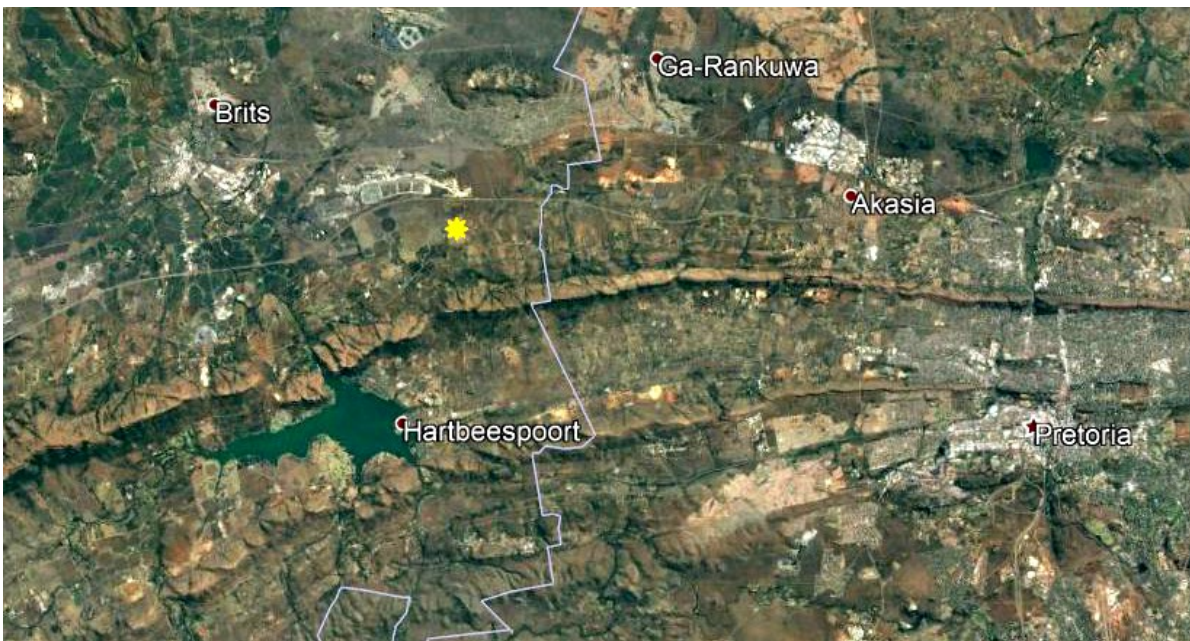

We are 16km from Brits and 10km from Hartbeespoort
On the R513 that is the Pretoria Noord – Hartbeespoort / Brits road
We are 2km from the De Wildt Cheetah Centre

Online price list on our website

The online price list is always updated with the valid prices
<https://www.affordable-solutions.co.za/Pricelist/index.html>